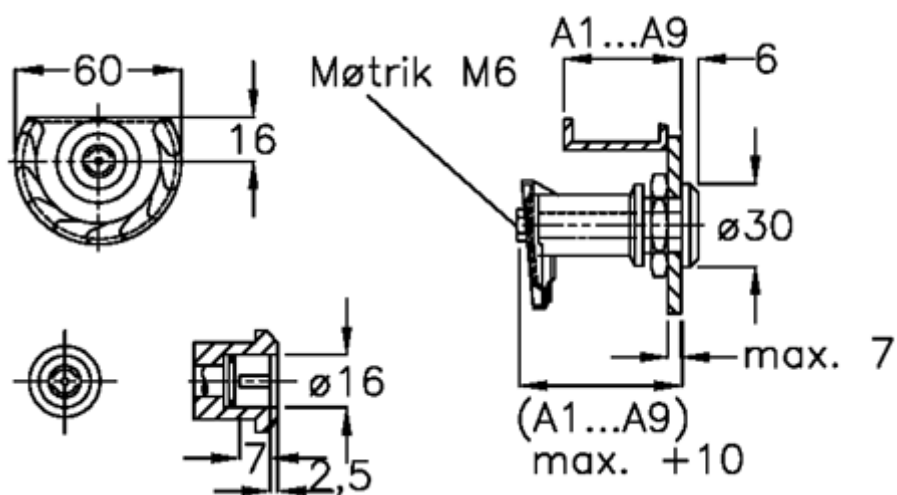

Data Sheet

Article number: 20918033

Description: E+G Door lock
GN 119-VDE-A3

Measures

Door + frame thickness = 27-35

Measure type = A3